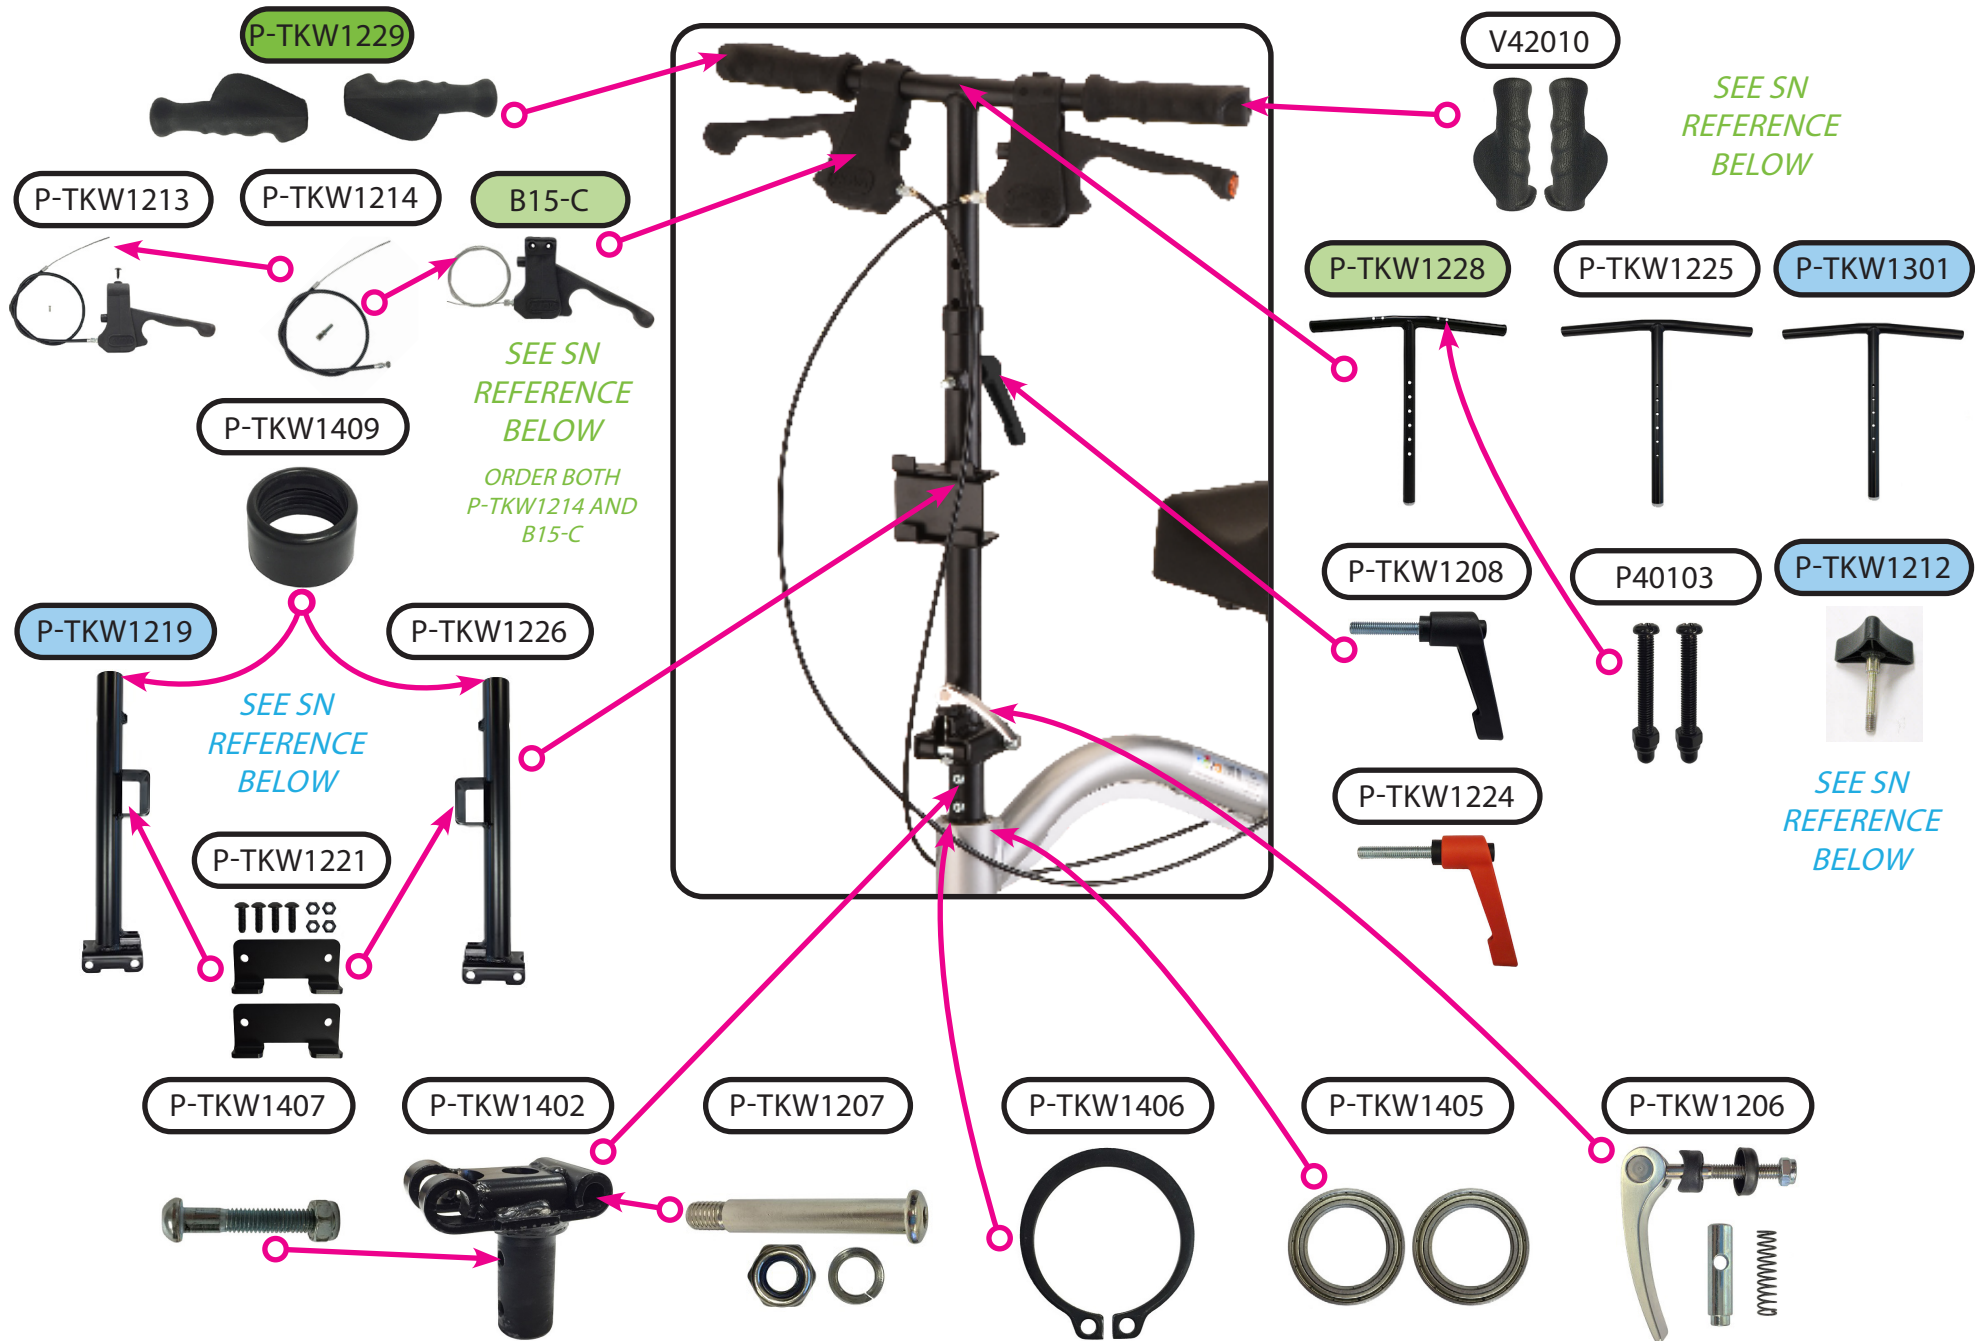

Please verify that the serial number on your Knee Walker corresponds with the serial number series denoted in the below parts list. The serial number is located on a sticker on the side of the frame (see Figure 1).

If you need further assistance, please call our customer service team at (800) 557-6682.

Thank you!

Figure 1

Steering And Brake Components

Front And Rear Wheel Components

Knee Pad Platform And Accessories

Item Number TKW-12

	Item Number TKW-12	
	THE KNEE WALKER	
	SERIAL # BEGINNING WITH "NT"	
ITEM NUMBER	DESCRIPTION	UOM
P-TKW1407	SCREW FOR LOWER STEERING POST	EACH
P-TKW1211	SCREW SET (8 PCS) FOR SEAT	SET
P-TKW1208	SCREW W/ KNOB FOR HANDLE BAR AND SEAT HT. ADJ	EACH
TKC-1041	SPACER FOR WHEEL BEARING	EACH
P-TKW1216	SPRING (PAIR) FOR BRAKE	PAIR
P-TKW1226	STEERING POST	EACH
P-TKW1219	STEERING POST SEE SN REFERENCE BELOW	EACH
P-TKW1204	WHEEL	SET
P-TKW1220	WRENCH (2 PCS)	SET