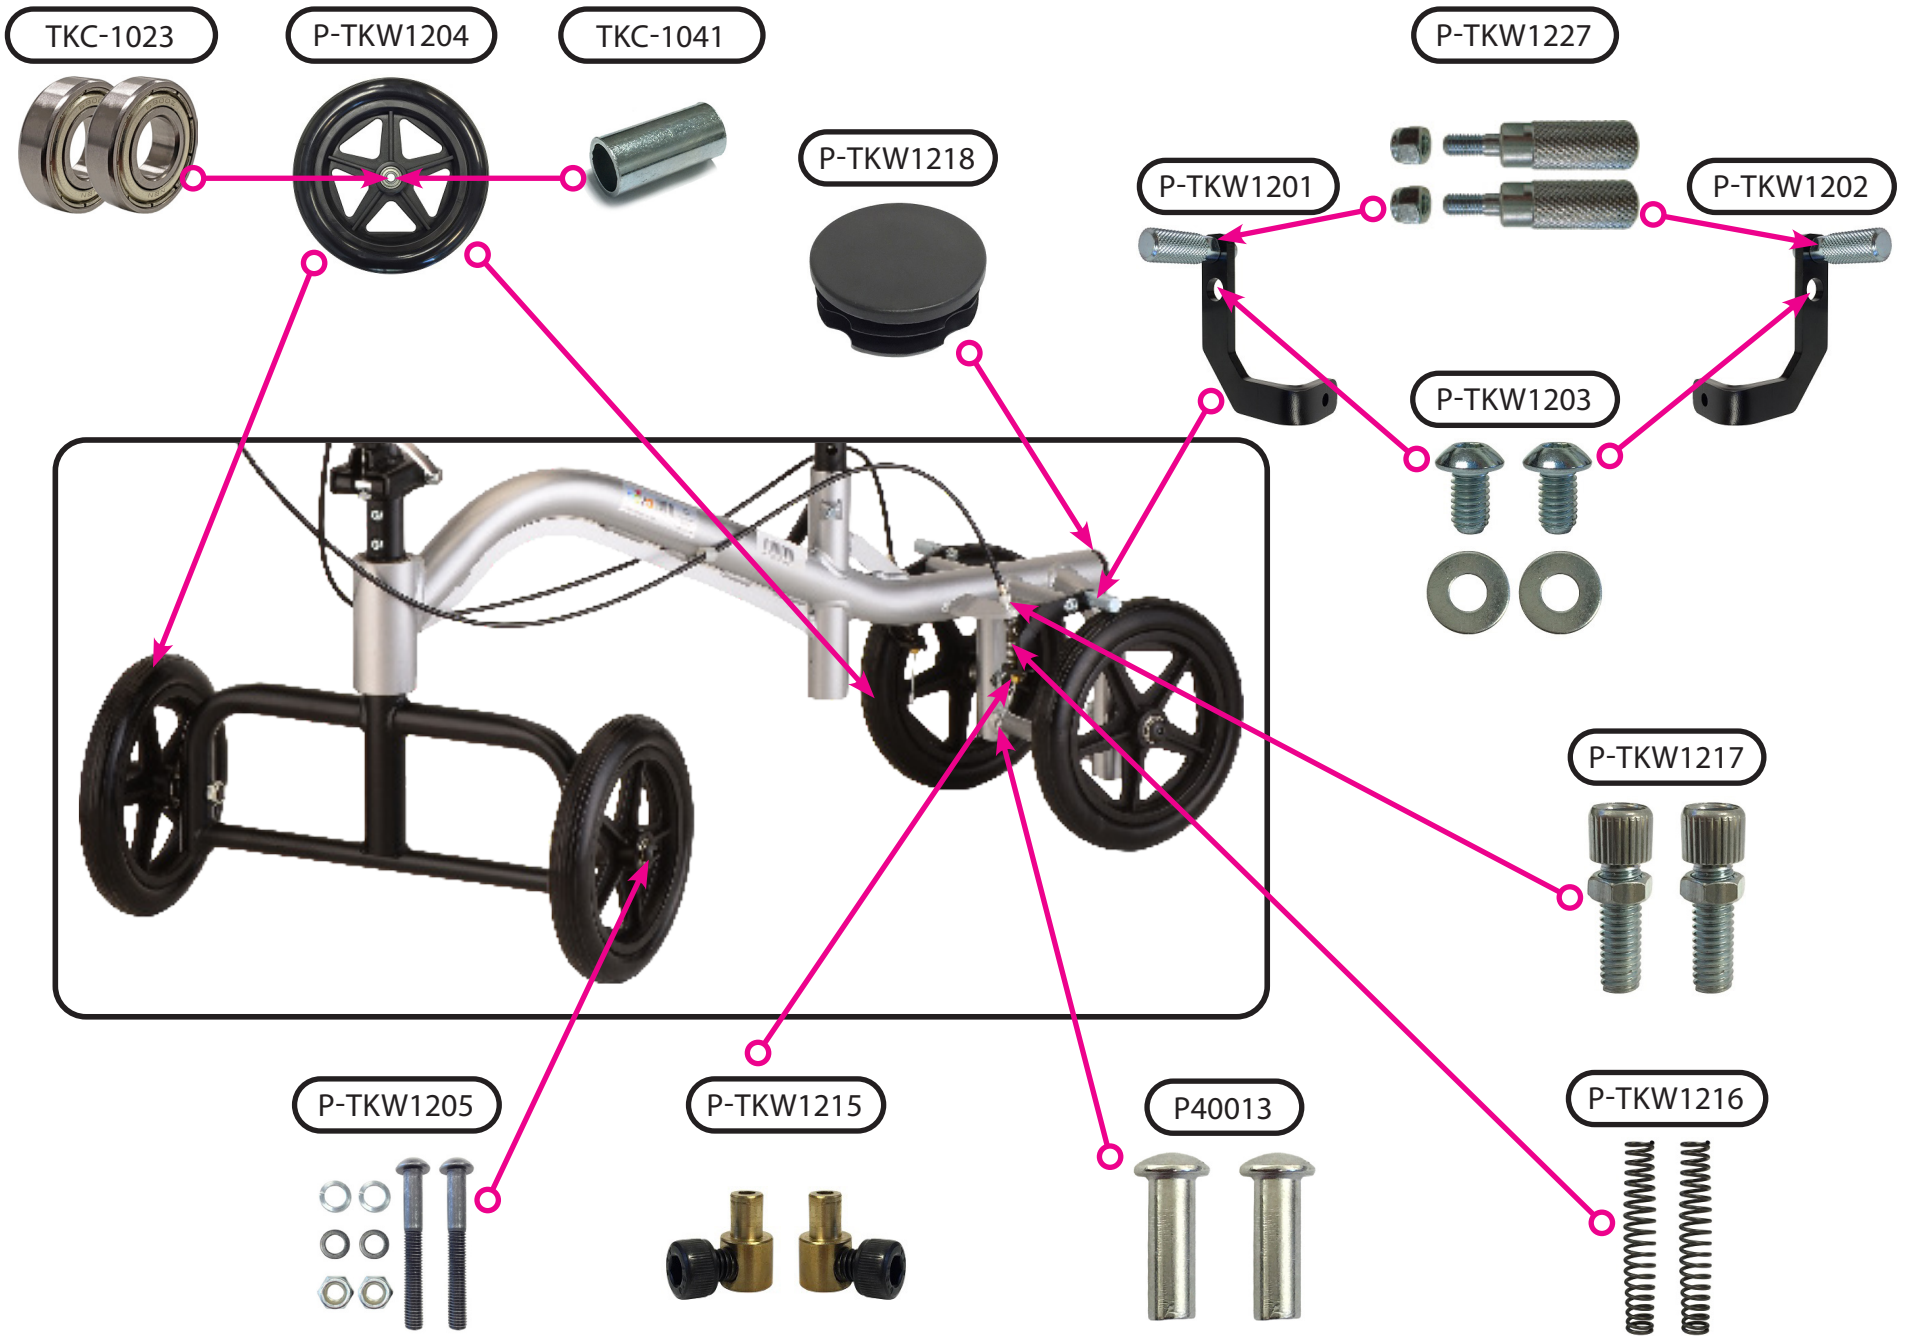

If you need further assistance, please call our customer service team at (800) 557-6682.

Thank you!

Figure 1

Steering And Brake Components

Front And Rear Wheel Components

Knee Pad Platform And Accessories

Item Number TKW-12

THE KNEE WALKER

SERIAL # BEGINNING WITH "NT"

ITEM NUMBER	DESCRIPTION	UOM
P-TKW1205	AXLE SET (PAIR) FOR FRONT AND REAR WHEEL	PAIR
P-TKW1215	BARREL SCREW SET (PAIR) FOR BRAKE	PAIR
TKW-BASKET	BASKET	EACH
P-TKW1405	BEARING FOR LOWER STEERING POST	PAIR
TKC-1023	BEARING FOR WHEEL	EACH
P-TKW1207	BOLT SET FOR FOLDING HINGE	EACH
P-TKW1201	BRAKE LEFT	EACH
P-TKW1227	BRAKE PAD (PAIR)	PAIR
P-TKW1202	BRAKE RIGHT	EACH
P-TKW1406	C-CLAMP STEERING	EACH
P-TKW1214	CABLE W/COVER FOR BRAKE	EACH
P40013	CRIMP FOR STEEL CABLE (PAIR)	PAIR
P-TKW1229	GRIP (PAIR) FOR TKW	PAIR
P-TKW1213	HAND BRAKE W/CABLE	EACH
B15-C	HAND BRAKE WITH STEEL CABLE SEE SN REFERENCE BELOW	EACH
V42010	HAND GRIP ANATOMICAL SEE SN REFERENCE BELOW	PAIR
P-TKW1225	HANDLE BAR	EACH
P-TKW1301	HANDLE BAR SEE SN REFERENCE BELOW	EACH
P-TKW1228	HANDLE BAR SEE SN REFERENCE BELOW	EACH
P-TKW1224	HEIGHT ADJUSTMENT LEVER (ORANGE)	SET
P-TKW1221	HOOK FOR BASKET	SET
P-TKW1209	KNEE PAD	EACH
P-TKW1212	KNOB WITH SCREW FOR HANDLE HEIGHT SEE SN REFERENCE BELOW	EACH
P-TKW1206	LEVER FOR FOLDING MECHANISM	EACH
P-TKW1223	PLATFORM - NEW POST	EACH
P-TKW1210	PLATFORM - OLD POST SEE SN REFERENCE BELOW	EACH
P-TKW1218	PLUG FOR MAIN FRAME AT THE END	EACH
P-TKW1402	POST LOWER STEERING	EACH
P-TKW1203	SCREW & WASHER FOR BRAKE	EACH
P40103	SCREW & NUT TO ATTACH BRAKE HANDLE	PAIR
P-TKW1217	SCREW FOR BRAKE ADJUSTMENT	PAIR