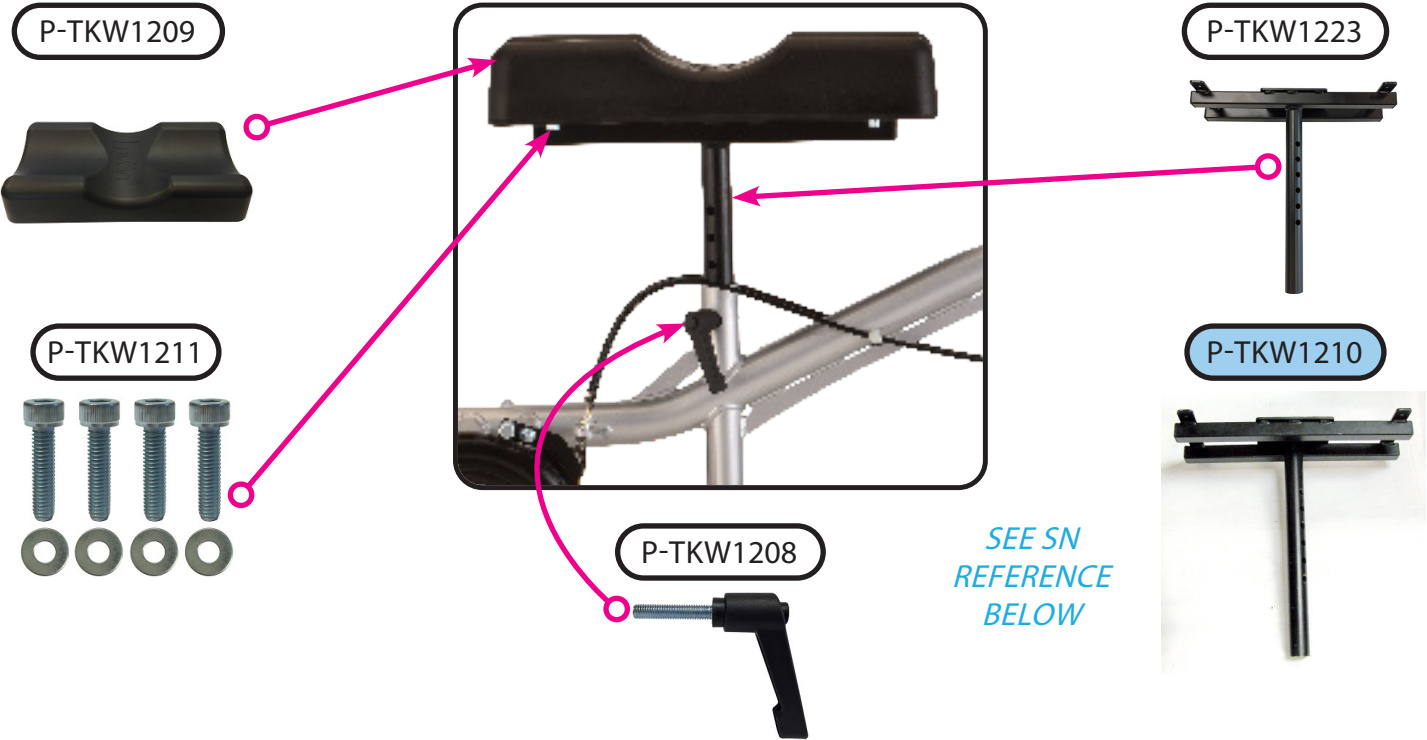

If you need further assistance, please call our customer service team at (800) 557-6682.

Thank you!

Figure 1

Steering And Brake Components

Front And Rear Wheel Components

Knee Pad Platform And Accessories

Item Number TKW-12

THE KNEE WALKER

SERIAL # BEGINNING WITH "NT"

ITEM NUMBER	DESCRIPTION	UOM
P-TKW1205	AXLE SET (PAIR) FOR FRONT AND REAR WHEEL	PAIR
P-TKW1215	BARREL SCREW SET (PAIR) FOR BRAKE	PAIR
TKW-BASKET	BASKET	EACH
P-TKW1405	BEARING FOR LOWER STEERING POST	PAIR
TKC-1023	BEARING FOR WHEEL	EACH
P-TKW1207	BOLT SET FOR FOLDING HINGE	EACH
P-TKW1201	BRAKE LEFT	EACH
P-TKW1227	BRAKE PAD (PAIR)	PAIR
P-TKW1202	BRAKE RIGHT	EACH
P-TKW1406	C-CLAMP STEERING	EACH
P-TKW1214	CABLE W/COVER FOR BRAKE	EACH
P40013	CRIMP FOR STEEL CABLE (PAIR)	PAIR
P-TKW1229	GRIP (PAIR) FOR TKW	PAIR
P-TKW1213	HAND BRAKE W/CABLE	EACH
B15-C	HAND BRAKE WITH STEEL CABLE SEE SN REFERENCE BELOW	EACH
V42010	HAND GRIP ANATOMICAL SEE SN REFERENCE BELOW	PAIR
P-TKW1225	HANDLE BAR	EACH
P-TKW1301	HANDLE BAR SEE SN REFERENCE BELOW	EACH
P-TKW1228	HANDLE BAR SEE SN REFERENCE BELOW	EACH
P-TKW1224	HEIGHT ADJUSTMENT LEVER (ORANGE)	SET
P-TKW1221	HOOK FOR BASKET	SET
P-TKW1209	KNEE PAD	EACH
P-TKW1212	KNOB WITH SCREW FOR HANDLE HEIGHT SEE SN REFERENCE BELOW	EACH
P-TKW1206	LEVER FOR FOLDING MECHANISM	EACH
P-TKW1223	PLATFORM - NEW POST	EACH
P-TKW1210	PLATFORM - OLD POST SEE SN REFERENCE BELOW	EACH
P-TKW1218	PLUG FOR MAIN FRAME AT THE END	EACH
P-TKW1402	POST LOWER STEERING	EACH
P-TKW1203	SCREW & WASHER FOR BRAKE	EACH
P40103	SCREW & NUT TO ATTACH BRAKE HANDLE	PAIR
P-TKW1217	SCREW FOR BRAKE ADJUSTMENT	PAIR